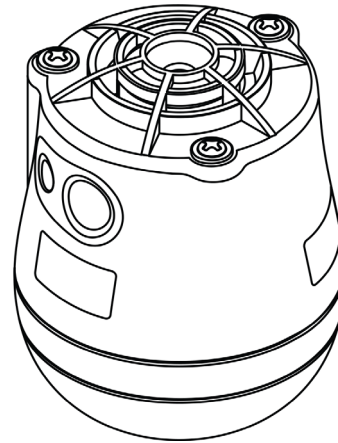

2,600 LUMENS (P/N 750-500)

6W (P/N 750-940)

SOUND: 120 Db (at 1m) 3kHz

RECHARGEABLE / REUSABLE

TRAINING

RIOTS

SWAT

CORRECTIONS

P/N 750-500 and 750-940

TO BE OPERATED BY TRAINED PERSONNEL ONLY

DURABILITY

- Steel base, polycarbonate side, nylon top cover
- Impact resistant: 12 ft (3.7 m)
- Submersible to 10 ft (3.3 m)

BATTERY

- Life: 60 minutes continuous light & sound
- Battery Li-Ion rechargeable pack (built-in)
- Charge time 2 hours

DIMENSIONS & WEIGHT

- 2.5 in (63 mm) largest diameter, 3.4 in (82 mm) height
- Weight: 1.1 lbs (490 g)

PROGRAMS

- Eight (8) programmable Light and Sound Modes
- Four (4) programmable Activation Delays

- Turbo Strobe and Sound: 2 sec. then STOP
- Turbo Strobe and Sound: 10 sec. on, 30 sec. off, and repeat
- Light and Sound: 2 sec. then STOP
- Light and Sound: 10 sec. on, 30 sec. off, and repeat
- Turbo Strobe: 2 sec. then stop
- Light on Continuous: must be turned off by user
- Sound Only: 2 sec. then STOP
- Safety Lock